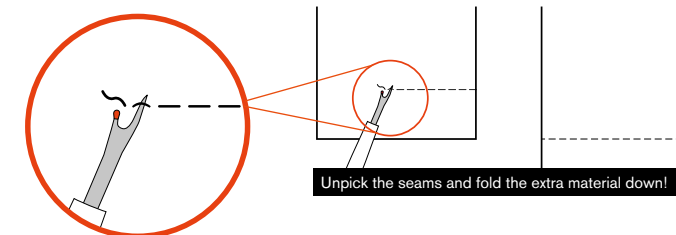

Unpick the seams and fold the extra material down!

CHILDREN

Find the right size

Take measurements in your underwear. Use a tape measure - remember to keep the tape measure taut when measuring, without pulling it. In order to find the right size compare your measurements with the table below. All measurements in the tables are close body sizes.