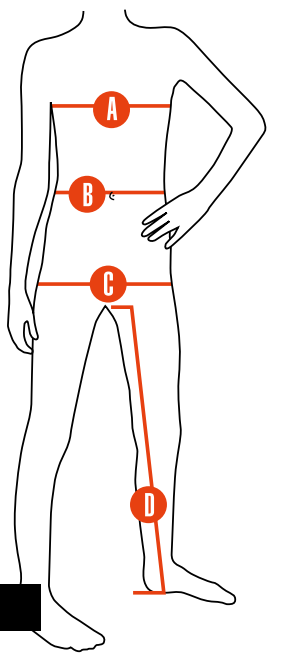

* C150 = C50 with increased inside leg length

** D100 = C50 with increased waist width and reduced inside leg length

WOMEN

Find the right size

Take measurements in your underwear: if you usually use a bra, make sure this is on when measuring. Use a tape measure - remember to keep the tape measure taut when measuring, without pulling it. In order to find the right size compare your measurements with the table below. All measurements in the tables are close body sizes.

Size	S	M	L	XL	XXL
	36	38	40	42	44
A Bust measurement cm	84	88	92	96	100
B Waist measurement cm	69	72	76	80	84
C Hip measurement cm	86	89	92	95	99
C Seat measurement cm	93	96	99	102	106
E inside leg measurement cm	80	80	80	80	80

Unpick the seams and fold the extra material down!

CHILDREN

Find the right size

Take measurements in your underwear. Use a tape measure - remember to keep the tape measure taut when measuring, without pulling it. In order to find the right size compare your measurements with the table below. All measurements in the tables are close body sizes.

* Ages stated are for guidance only.

In order to determine the correct size it is recommended you follow the measurement guide above.

Head size in cm	Age: *
52 - 54	2-9 years
56 - 58	9-12 years

* Ages stated are for guidance only.