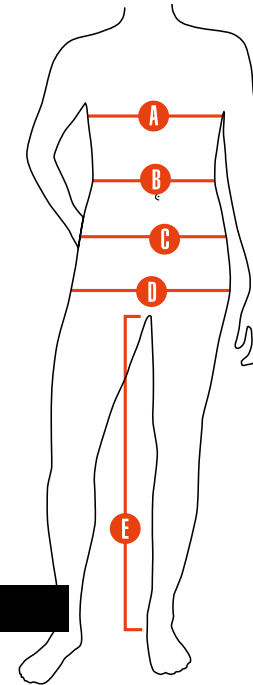

C-FIGURE Normal inside leg length

Size	XS	S	M		L		XL	XXL		XXXL		4XL		5XL	
	C44	C46	C48	C50	C52	C54	C56	C58	C60	C62	C64	C66	C68		
A Chest measurement cm	88	92	96	100	104	108	112	116	120	124	128	132	136	140	144
B Waist measurement cm	76-79	80-83	84-87	88-91	92-96	97-101	102-107	108-113	114-119	120-125	126-131	132-137	138-143	144-149	150-155
C Hip measurement cm	94	98	102	106	110	114	118	122	126	130	134	138	142	146	150
D inside leg measurement cm	80	80	82	82	82	82	84	84	84	84	84	84	84	84	84

C-FIGURE Long inside leg length

Size	C146	C148	C150*	C152	C154	C156
A Chest measurement cm	92	96	100	104	108	112
B Waist measurement cm	80-83	84-87	88-91	92-96	97-101	102-107
C Hip measurement cm	98	102	106	110	114	118
D inside leg measurement cm	85	87	87	87	87	89

D-FIGURE Short inside leg length

Size	D84	D88	D92	D96	D100**	D104	D108	D112	D116	D120
A Chest measurement cm	84	88	92	96	100	104	108	112	116	120
B Waist measurement cm	78-81	82-85	86-89	90-93	94-97	98-102	103-107	108-113	114-119	120-125
C Hip measurement cm	92	96	100	104	108	112	116	120	124	128
D inside leg measurement cm	74	76	76	78	78	78	78	80	80	80

* C150 = C50 with increased inside leg length

** D100 = C50 with increased waist width and reduced inside leg length

WOMEN

Find the right size

Take measurements in your underwear: if you usually use a bra, make sure this is on when measuring. Use a tape measure - remember to keep the tape measure taut when measuring, without pulling it. In order to find the right size compare your measurements with the table below. All measurements in the tables are close body sizes.